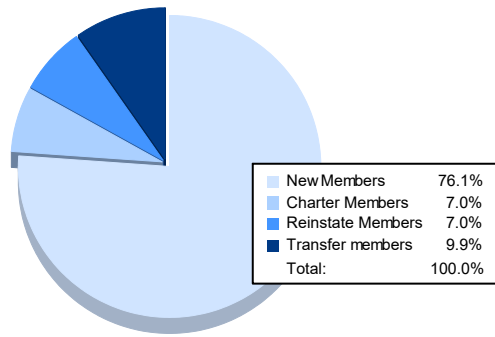

Year	New Clubs	Dropped Clubs	Gain/ Loss Clubs	New Members	Charter Members	Reinstate Members	Transfer Members	Total Member Added	Total Members Dropped	Gain/ Loss Members
2016-2017	2	2	0	126	69	5	6	206	135	71
2017-2018	4	1	3	104	109	7	7	227	182	45
2018-2019	1	3	-2	71	28	7	11	117	243	-126
2019-2020	0	3	-3	53	0	3	2	58	162	-104
2020-2021	0	4	-4	54	5	5	7	71	185	-114
<b>Average</b>	<b>1</b>	<b>3</b>	<b>-1</b>	<b>82</b>	<b>42</b>	<b>5</b>	<b>7</b>	<b>136</b>	<b>181</b>	<b>-46</b>

### Membership Composition June 2021 Cumulative

### Gender Composition June 2021 Cumulative