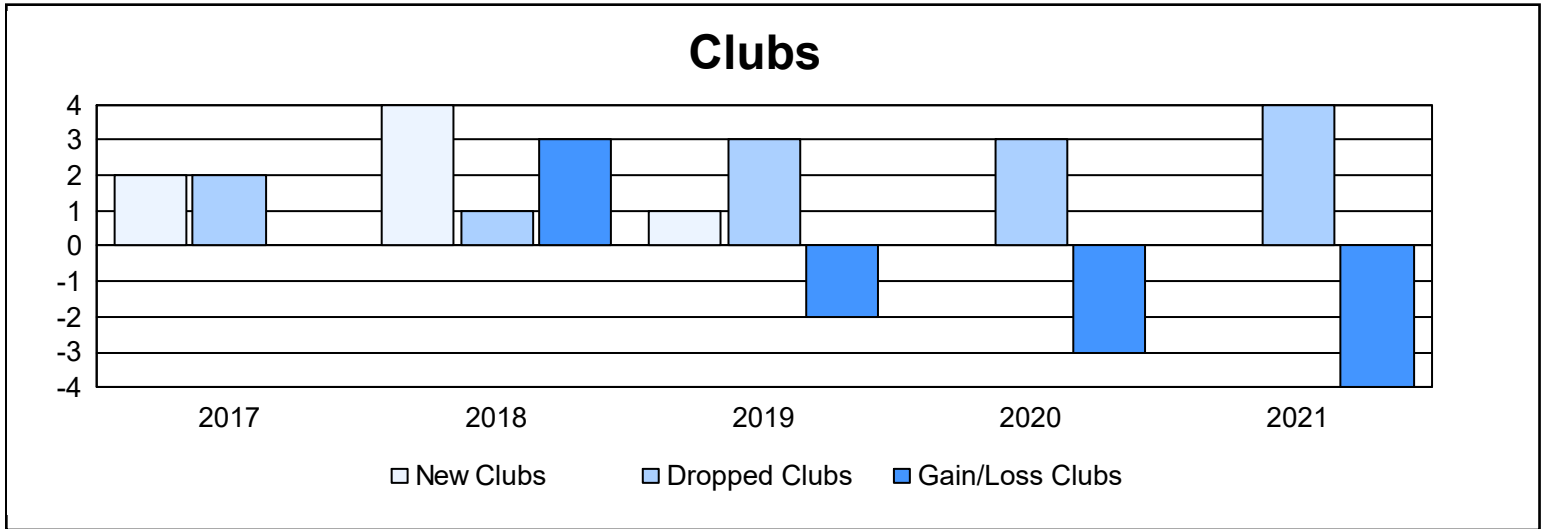

Year	New Clubs	Dropped Clubs	Gain/ Loss Clubs	New Members	Charter Members	Reinstate Members	Transfer Members	Total Member Added	Total Members Dropped	Gain/ Loss Members
2016-2017	2	2	0	126	69	5	6	206	135	71
2017-2018	4	1	3	104	109	7	7	227	182	45
2018-2019	1	3	-2	71	28	7	11	117	243	-126
2019-2020	0	3	-3	53	0	3	2	58	162	-104
2020-2021	0	4	-4	54	5	5	7	71	185	-114
<b>Average</b>	<b>1</b>	<b>3</b>	<b>-1</b>	<b>82</b>	<b>42</b>	<b>5</b>	<b>7</b>	<b>136</b>	<b>181</b>	<b>-46</b>

### Membership Composition June 2021 Cumulative