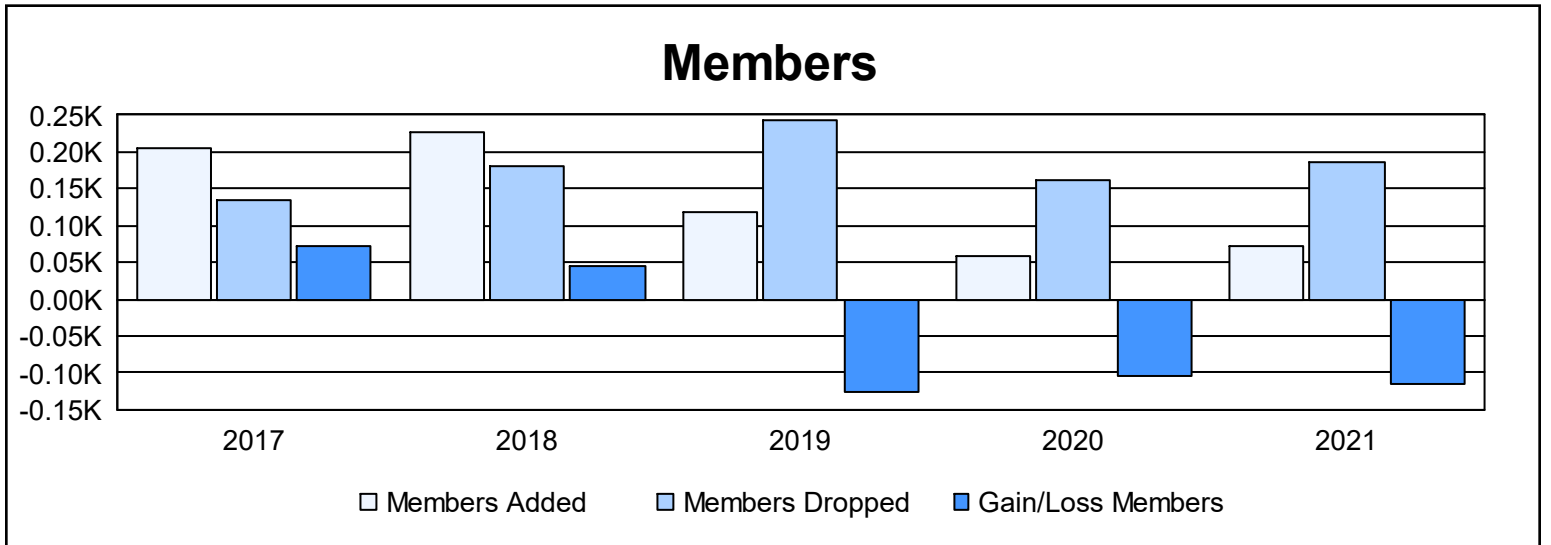

Year	New Clubs	Dropped Clubs	Gain/ Loss Clubs	New Members	Charter Members	Reinstate Members	Transfer Members	Total Member Added	Total Members Dropped	Gain/ Loss Members
2016-2017	2	2	0	126	69	5	6	206	135	71
2017-2018	4	1	3	104	109	7	7	227	182	45
2018-2019	1	3	-2	71	28	7	11	117	243	-126
2019-2020	0	3	-3	53	0	3	2	58	162	-104
2020-2021	0	4	-4	54	5	5	7	71	185	-114
<b>Average</b>	<b>1</b>	<b>3</b>	<b>-1</b>	<b>82</b>	<b>42</b>	<b>5</b>	<b>7</b>	<b>136</b>	<b>181</b>	<b>-46</b>

### Membership Composition June 2021 Cumulative